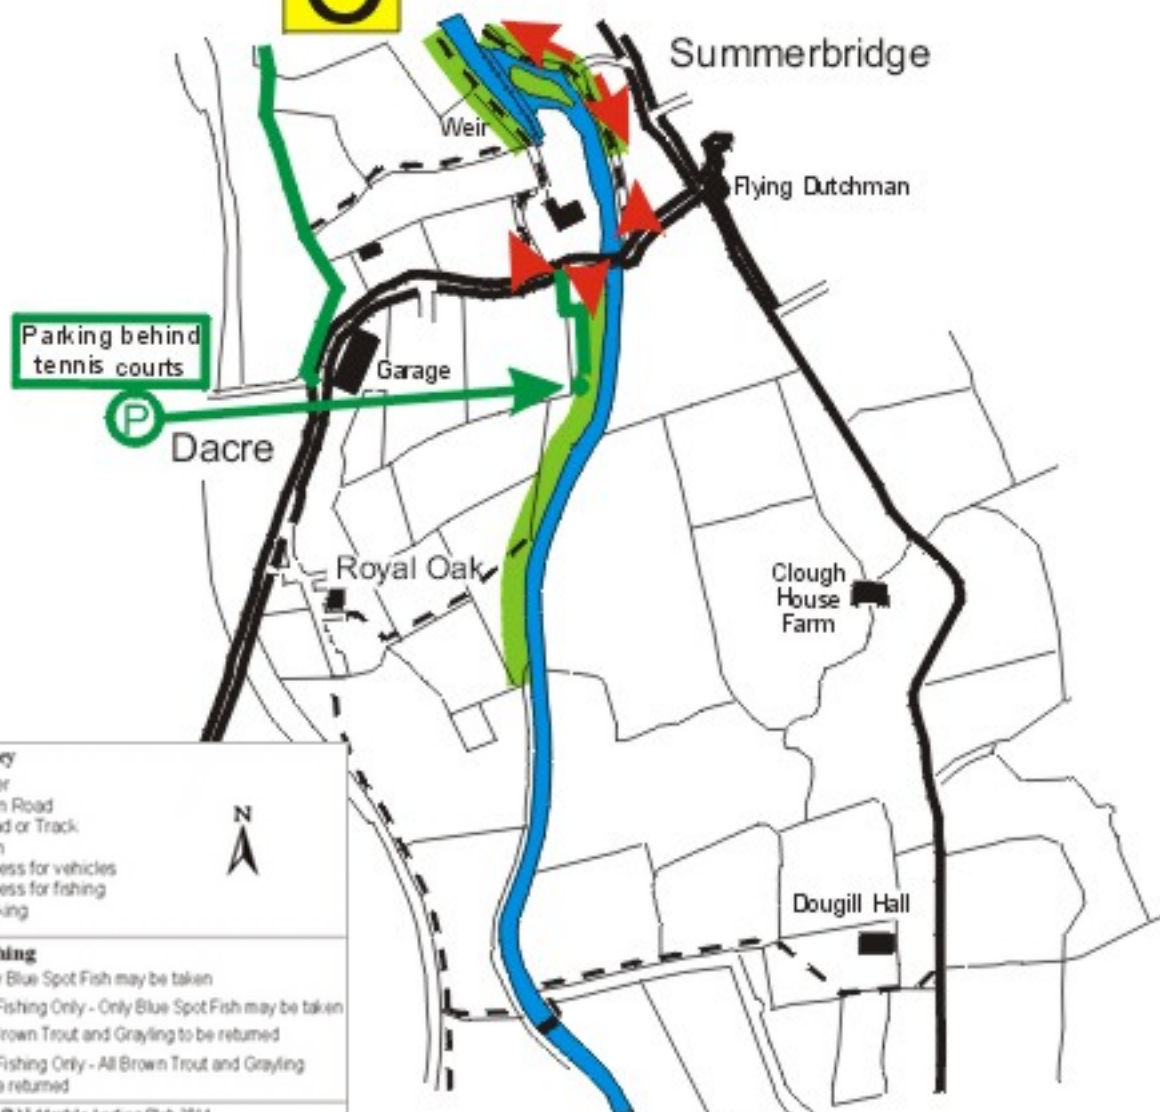

Nidderdale Angling Club: Summerbridge

C

Parking behind tennis courts

P

Dacre

Garage

Royal Oak

Clough House Farm

Dougill Hall

Key	
	River
	Main Road
	Road or Track
	Path
	Access for vehicles
	Access for fishing
	Parking

Fishing	
	Only Blue Spot Fish may be taken
	Fly Fishing Only - Only Blue Spot Fish may be taken
	All Brown Trout and Grayling to be returned
	Fly Fishing Only - All Brown Trout and Grayling to be returned